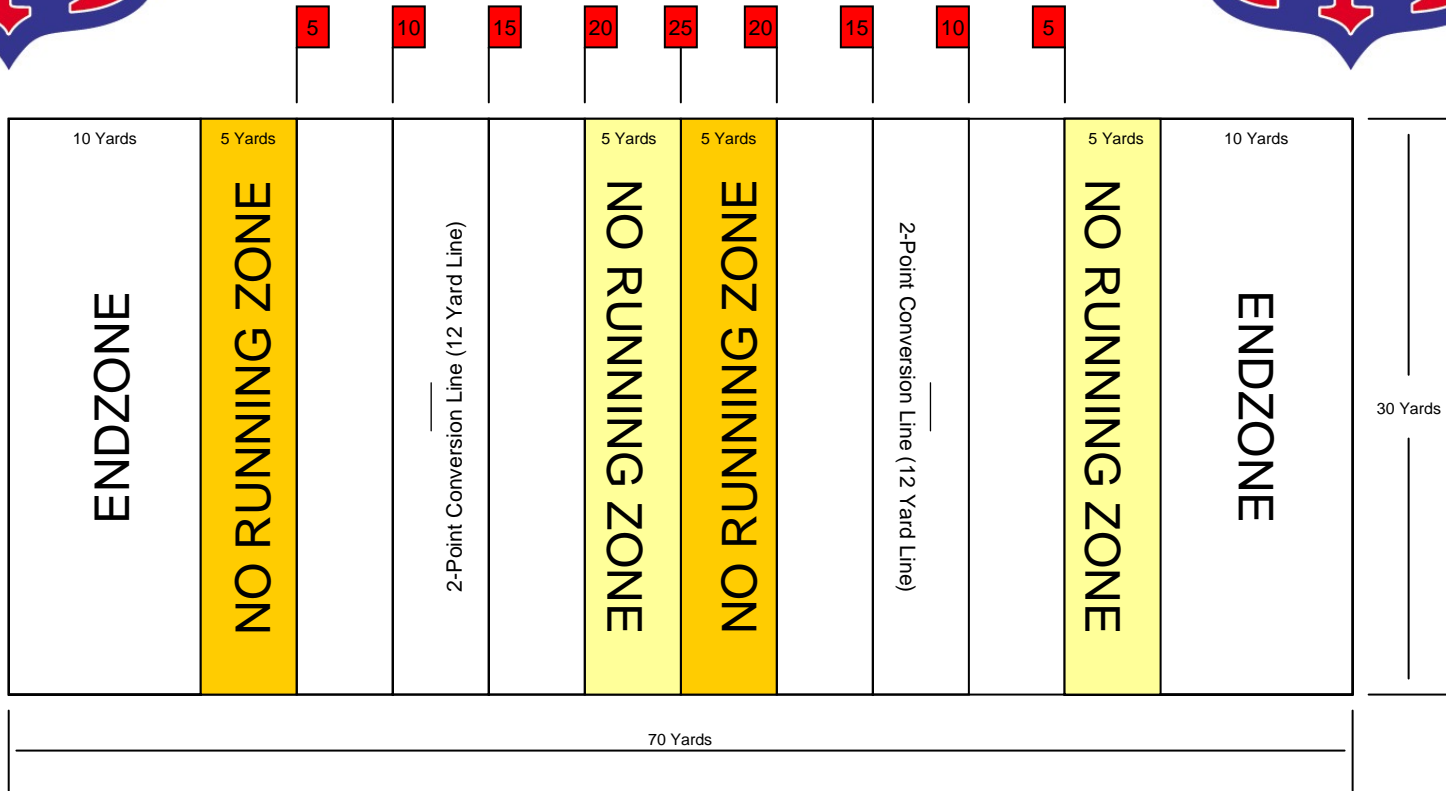

The Flag Football League Of Kansas City

Offensive Teams moving from Left to Right have “No Running Zones” in the  area.

Offensive Teams moving from Right to Left have “No Running Zones” in the  area.